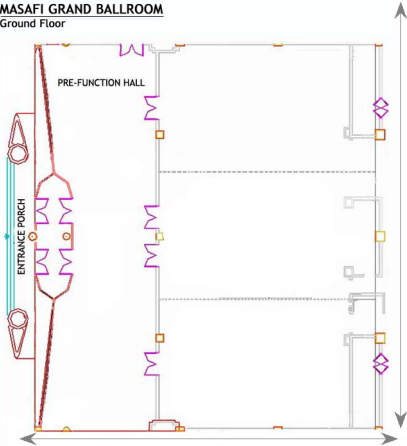

# MASAFI GRAND BALLROOM

Ground Floor

DIMENSIONS IN METERS				CAPACITIES			
Area	Length	Width	Height	Theatre	Class	Cocktail	Dinner
519	31.5	16.5	4.2	550	350	800	500